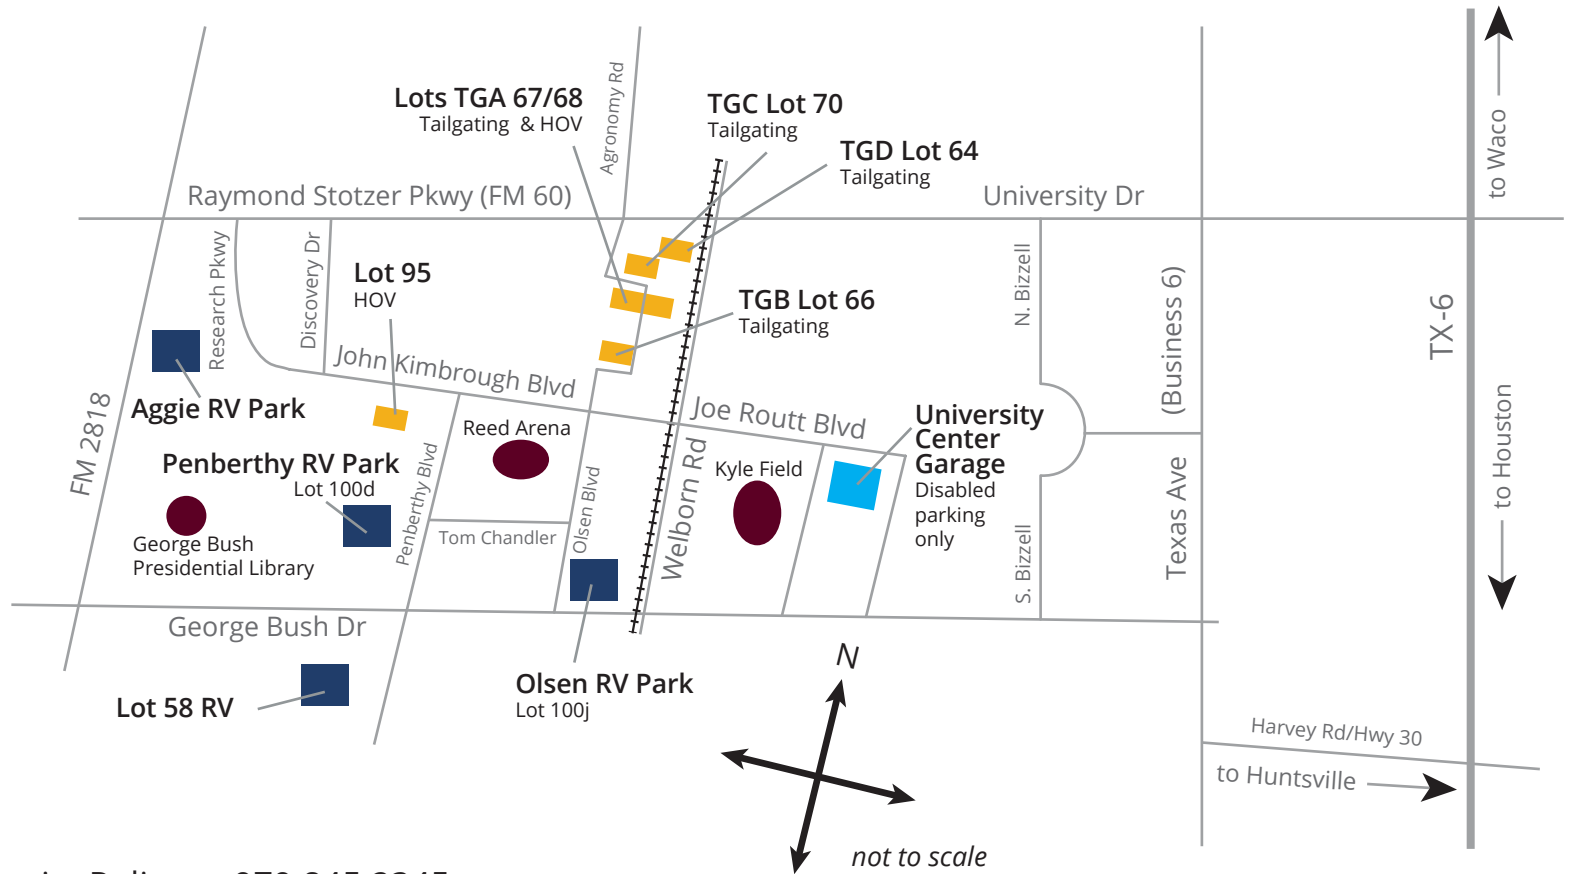

RV & TAILGATING LOTS

- RV Lot
- Tailgating Lot

For visitor parking information, please visit:
transport.tamu.edu/FBmap
transport.tamu.edu/football
transport.tamu.edu/tailgaterv

In case of emergency, call 911.
 For non-emergencies call University Police at 979.845.2345.