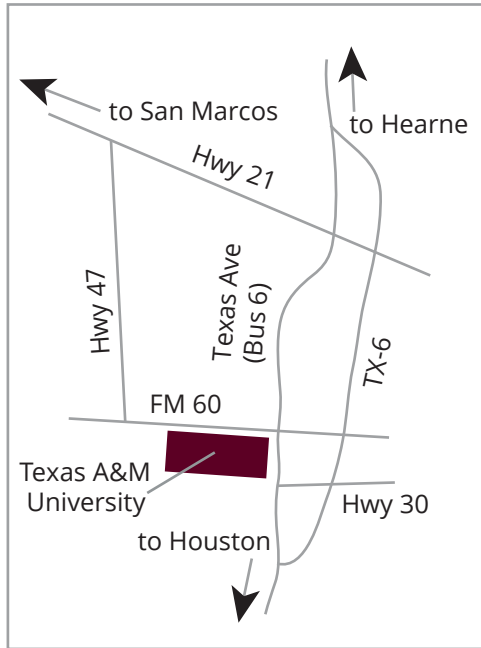

RV & TAILGATING LOTS

- RV Lot
- Tailgating Lot

For visitor parking information, please visit:
transport.tamu.edu/FBmap
transport.tamu.edu/football
transport.tamu.edu/tailgaterv

In case of emergency, call 911.
 For non-emergencies call University Police at 979.845.2345.