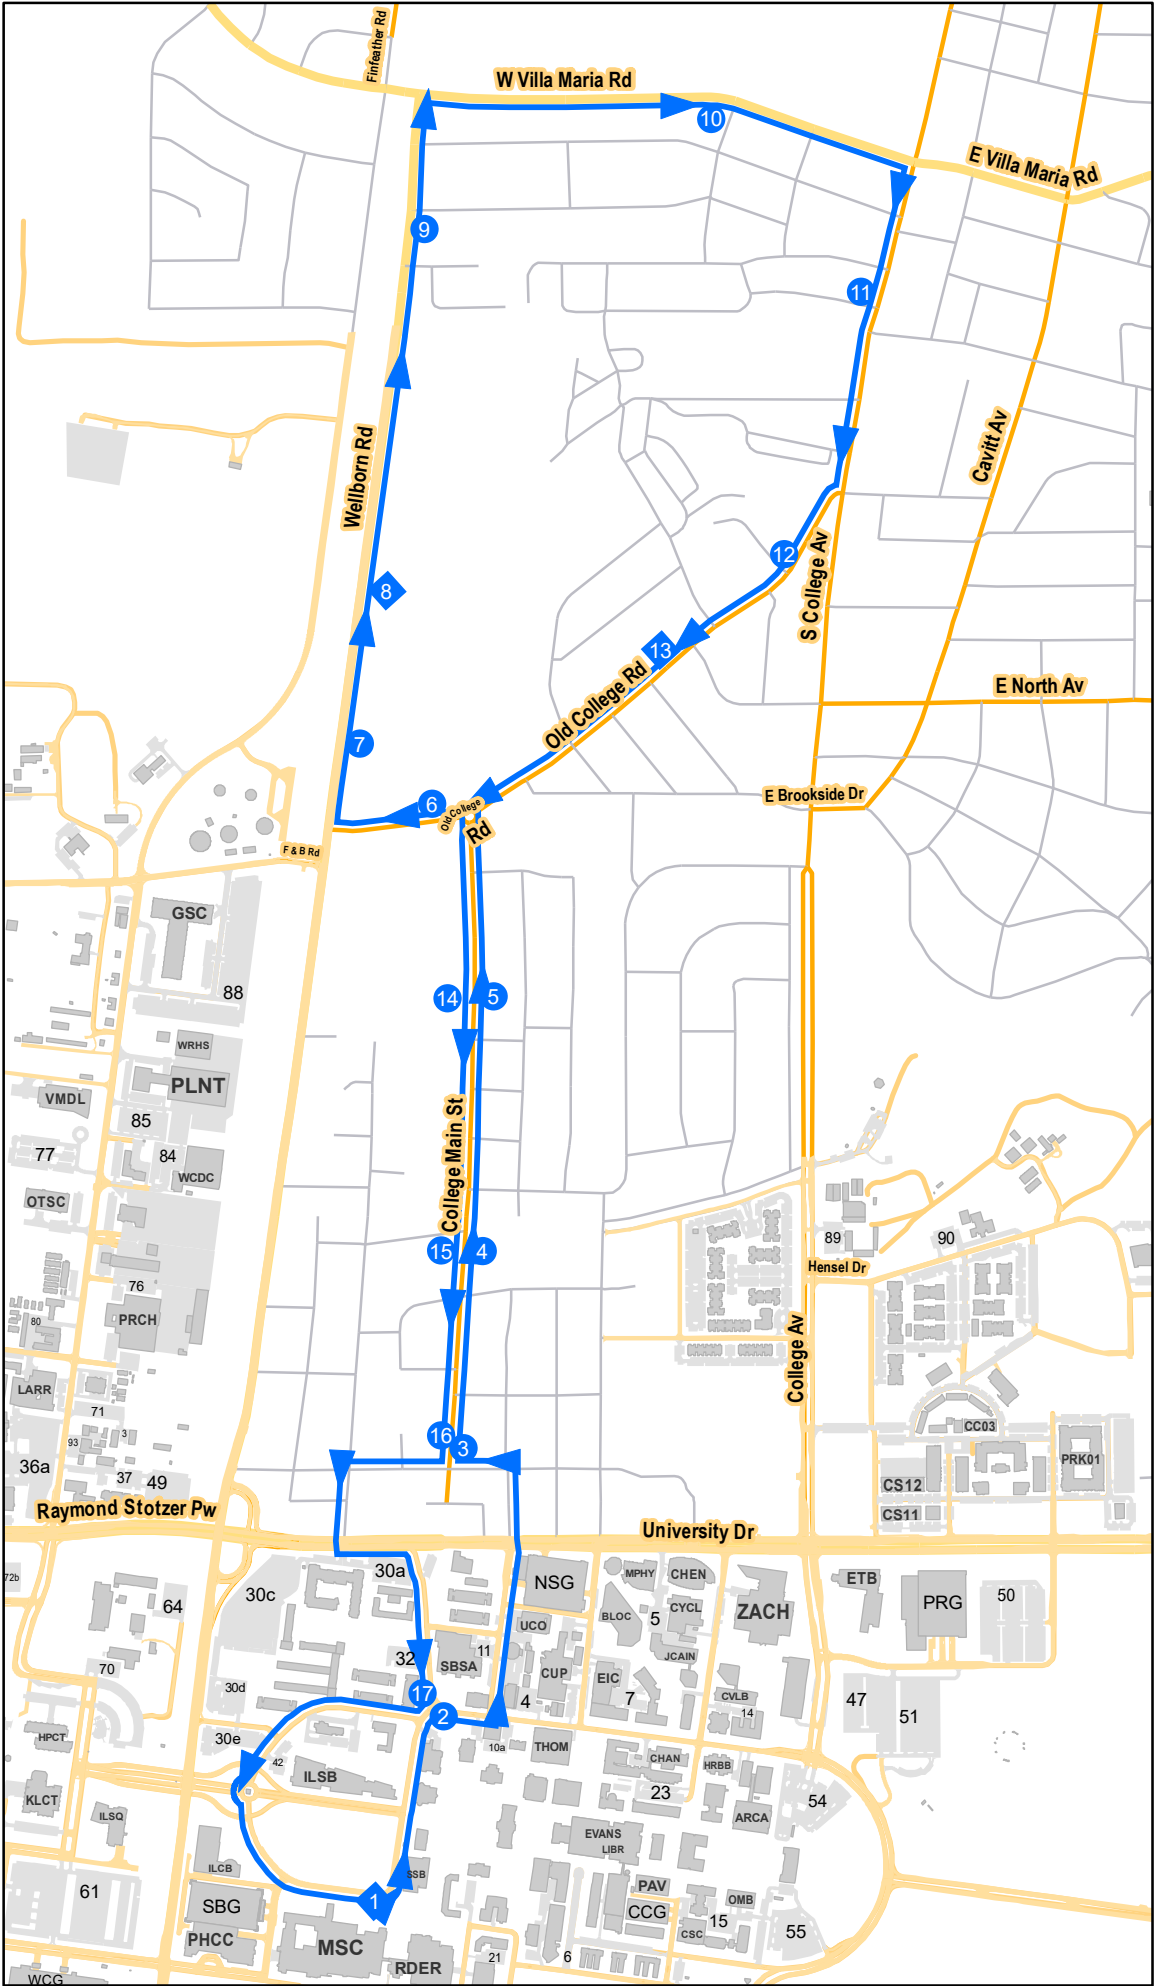

# Route 15

1. MSC
2. Fish Pond
3. College Main Garage - Outbnd
4. Spruce Street - Outbound
5. College Main @ Clay - Outbound
6. Old College
7. Wellborn 1
8. Wellborn 2
9. Wellborn @ Tee
10. Villa Maria @ Green Street
11. S College Ave @ Sulphur Springs
12. Old College @ Howdy Ct.
13. Old College @ Borderbrook
14. College Main @ Clay - Inbound
15. Spruce Street - Inbound
16. College Main Garage - Inbound
17. Fish Pond

● Regular Bus Stops      ■ Bus Stops with specific leave times